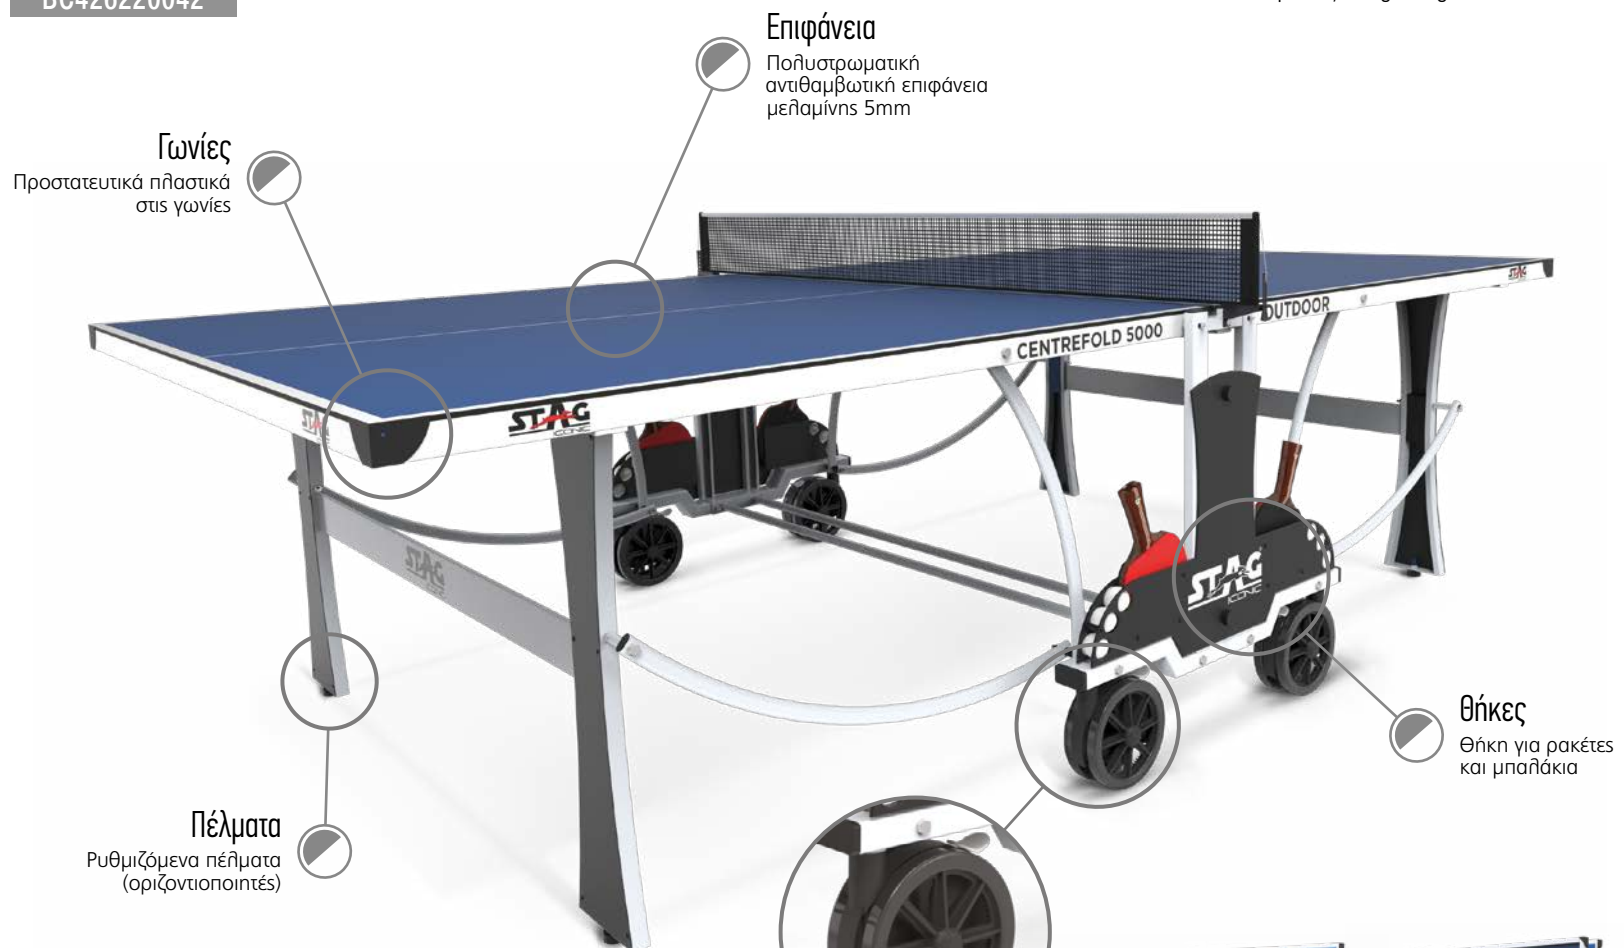

42802

BC426220042

Centrefold 5000

Τραπέζι Ping Pong Centrefold 5000